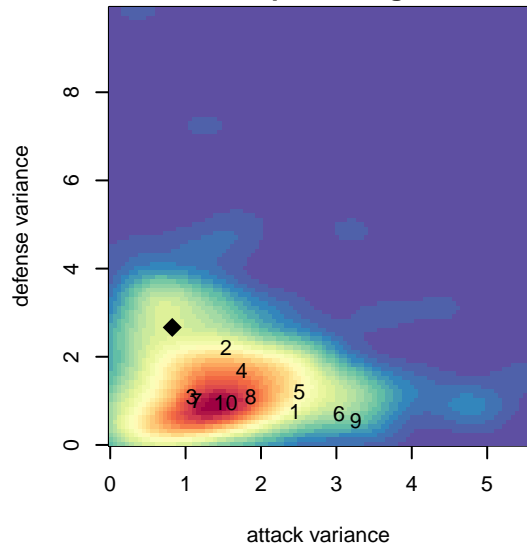

WA Rush Nero B96

Washington Rush SC
Everett, WA
B96 total strength=1571
attack=18.59 defense=11.26
fall league = RCL B96 Div 3

alt names used:
Washington Rush B96 Nero B

Venues played:
2014 Skagit Firecracker Silver U17-19
2014 WA Rush Cup B19 Gold U19
2014 Puma Pacific Coast Challenge COPA U18
2014 RCL B96 Div 3
2014 PacNW Winter Classic Premier U19
2014 WYS Presidents Cup B95

WA Rush Nero B96
Dots are actual minus expected GF (blue circles) and GA (red triangles).
Blue line is smoothed change in attack strength. Red is smoothed change in defense strength.

**attack and defense variance (black dot)
relative to other teams
and top 10 in region**