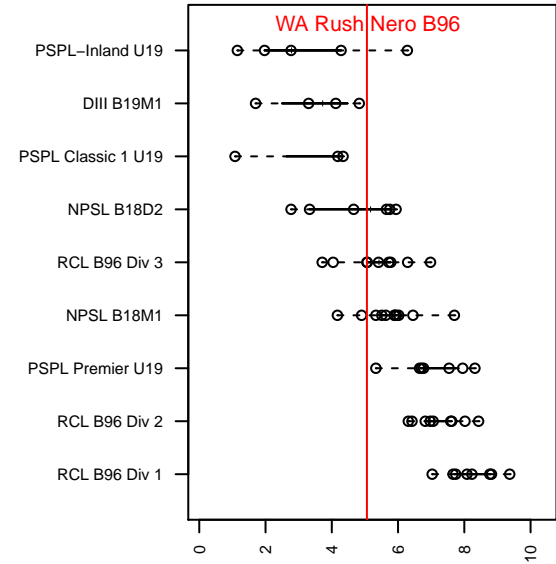

**attack and defense rating
relative to others at age
and all opponents in last 13 months**