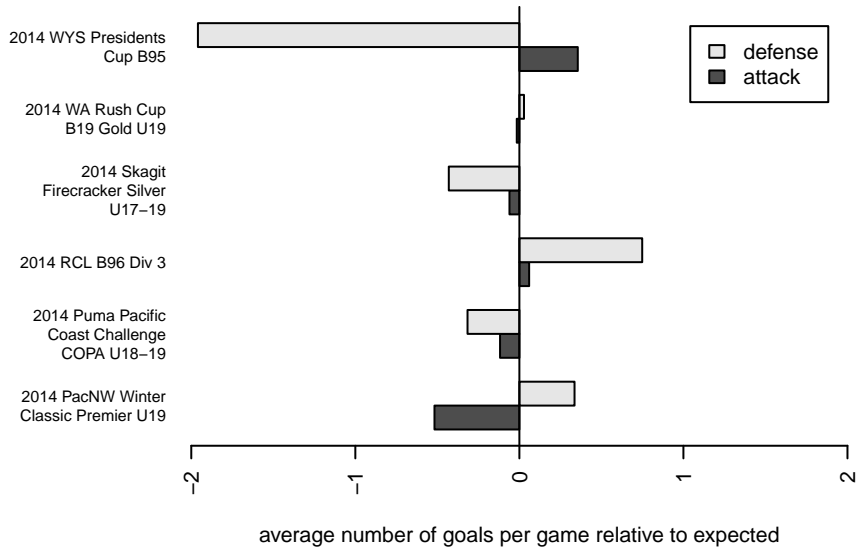

Performance relative to 13 month average