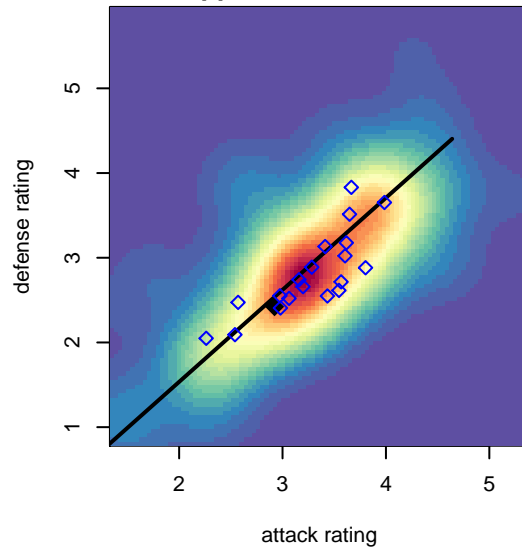

**attack and defense rating
relative to others at age
and all opponents in last 13 months**