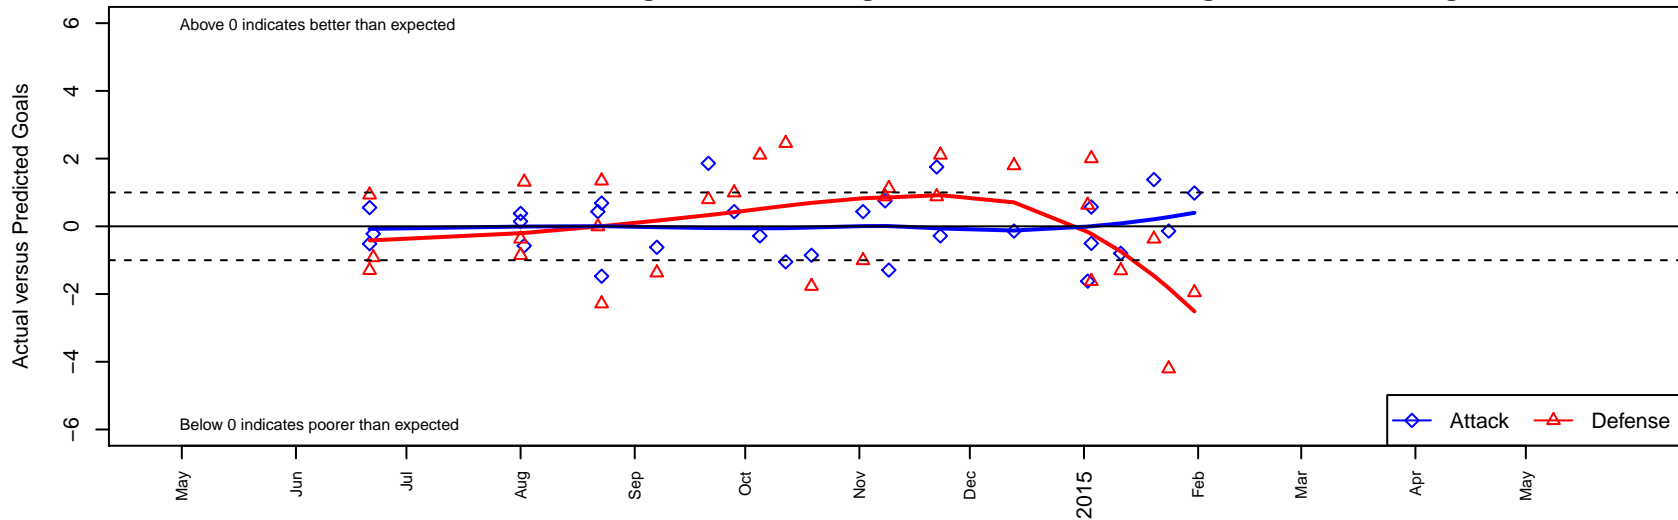

WA Rush Nero B96

Washington Rush SC
Everett, WA
B96 total strength=1571
attack=18.59 defense=11.26
fall league = RCL B96 Div 3

alt names used:
Washington Rush B96 Nero B

Venues played:
2014 Skagit Firecracker Silver U17-19
2014 WA Rush Cup B19 Gold U19
2014 Puma Pacific Coast Challenge COPA U18
2014 RCL B96 Div 3
2014 PacNW Winter Classic Premier U19
2014 WYS Presidents Cup B95

WA Rush Nero B96
Dots are actual minus expected GF (blue circles) and GA (red triangles).
Blue line is smoothed change in attack strength. Red is smoothed change in defense strength.

**attack and defense variance (black dot)
relative to other teams
and top 10 in region**